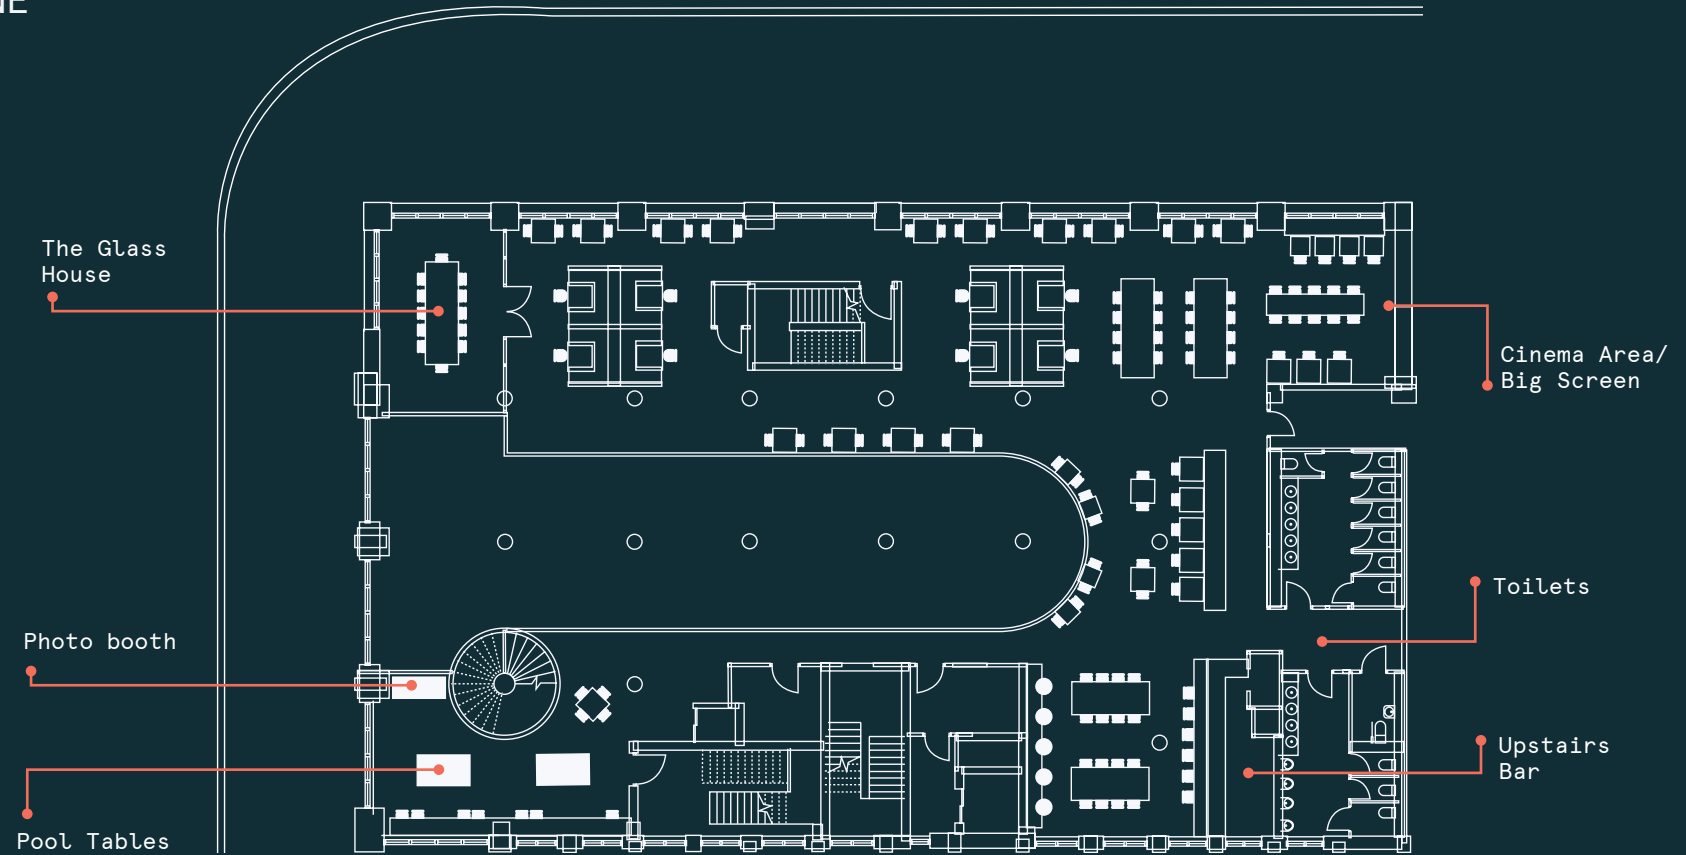

Floor Plans

THE MEZZANINE