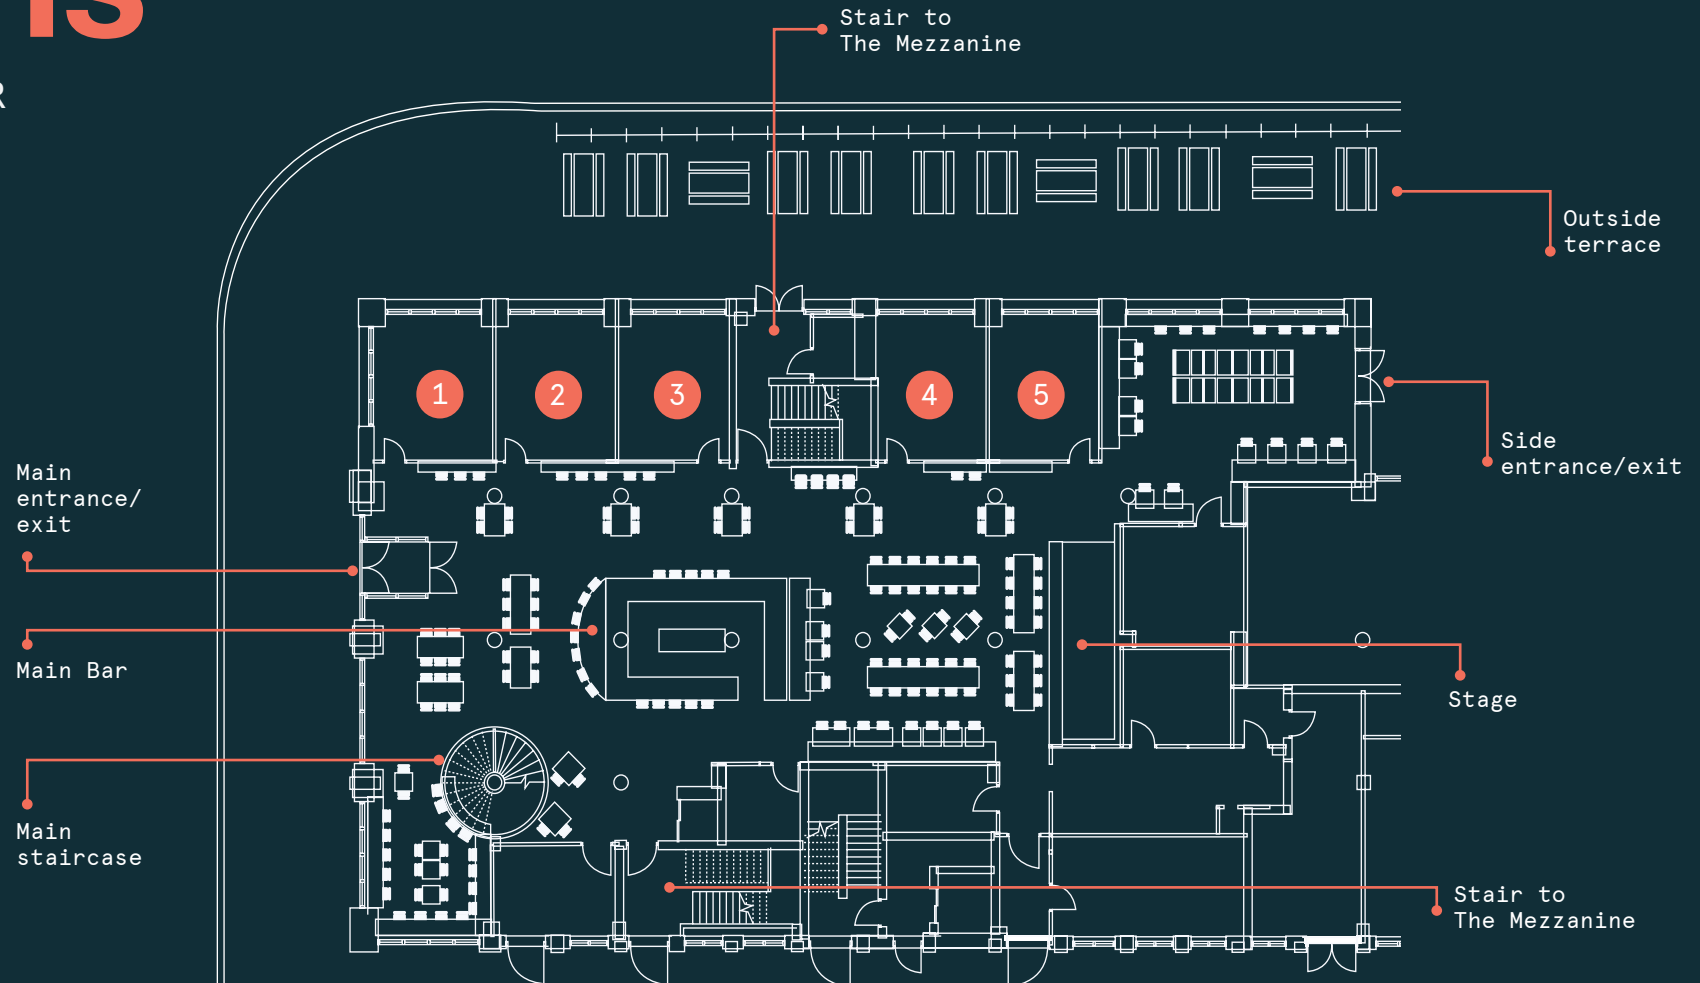

# Floor Plans

# 01 The Mezzanine

Host an event with a panoramic view.

The Mezzanine is situated on the first floor and features a games area, Cinema Corner, tucked-away bar and The Glass House private room.

- Access: central spiral staircase and accessible lift
- Seated capacity: 150
- Total capacity: 250
- Floor area: 348 m<sup>2</sup>
- Power: Wi-Fi connectivity and double sockets throughout
- 65" Chromecast Enabled TV with wireless connectivity